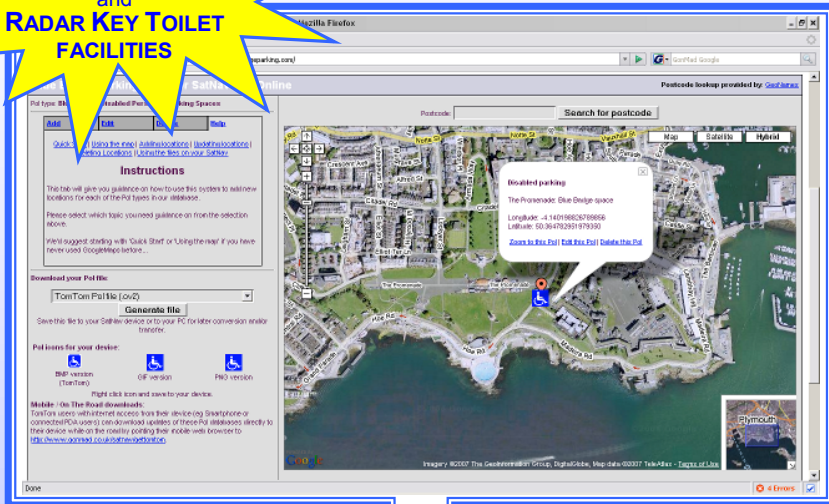

BLUE BADGE PARKING MAPS ONLINE & FOR YOUR SAT NAV

Now with
SHOPMOBILITY
and
RADAR KEY TOILET
FACILITIES

www.BLUEBADGEPARKING.COM

- Absolutely **FREE**
- Easy to use maps with aerial photos
- Can be used online
- Can be printed
- Can be used with most SatNav systems including:

- TomTom
- Garmin
- NavMan
- Mio
- And many more.

FIND THE NEAREST BLUE BADGE PARKING SPACES WHEREVER YOU ARE

PRINT A MAP AND
TAKE IT WITH YOU,
OR
LOAD STRAIGHT
INTO YOUR
SATNAV.

WE NEED YOUR HELP...

Our Blue Badge Parking maps are interactive so **you** can add and edit the locations and details of blue badge parking spaces helping to keep our maps as up to date as possible. If you have access to a computer and the internet then you can help by adding any blue badge spaces that you know about in your area or just check that we still have the correct details. Thanks.